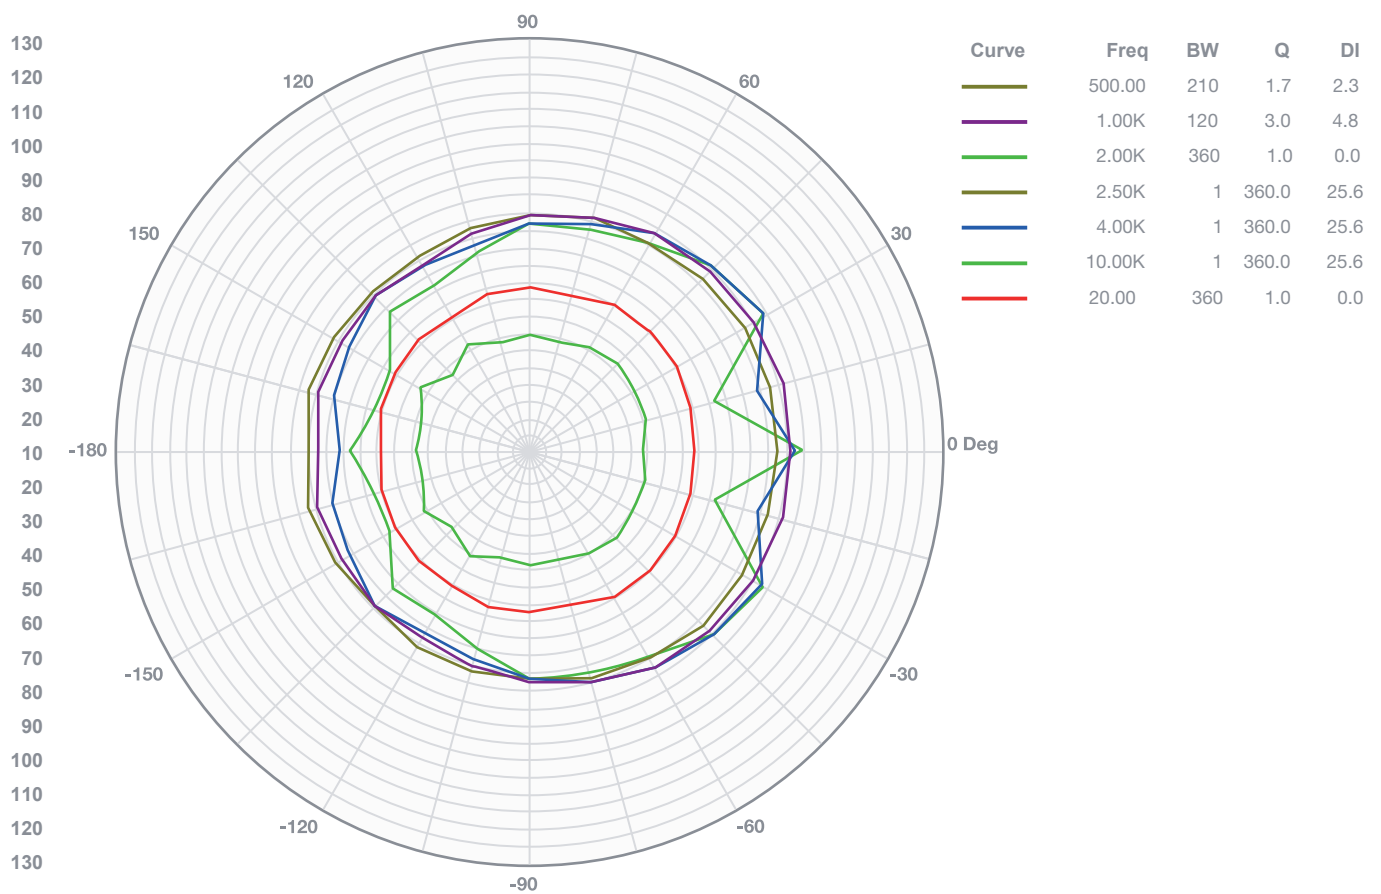

SPL vs Frequency

SPL vs Angle

+ Info <https://fonestar.com/SONORA-8TB>

• ↕ Impedance vs Frequency

+ Info
<https://fonestar.com/SONORA-8TB>