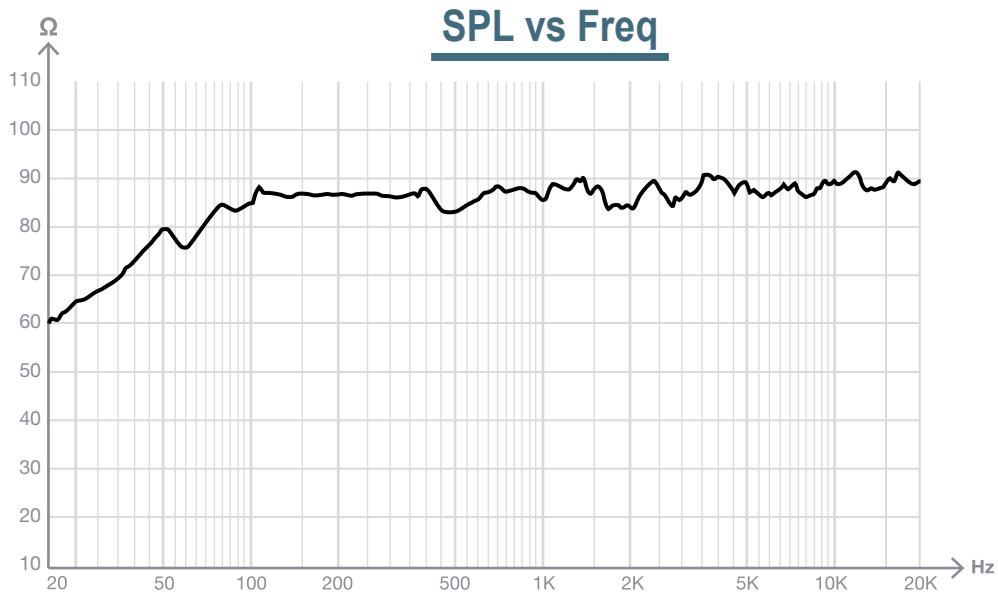

SPL vs Frequency

SPL vs Angle

+ Info <https://fonestar.com/SONORA-8TB>

• ↕ Impedance vs Frequency

+ Info
<https://fonestar.com/SONORA-8TB>