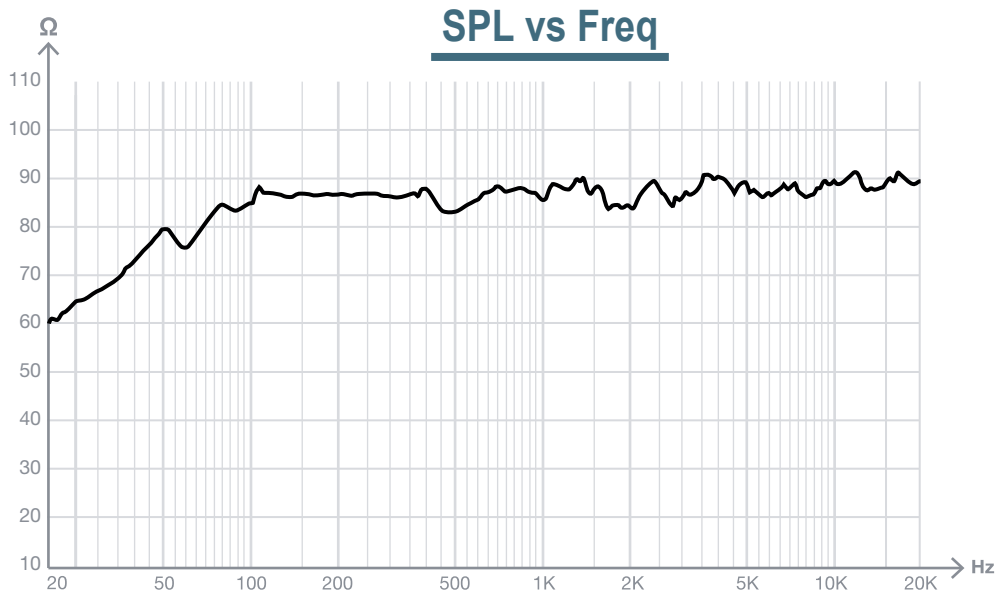

↑ → SPL vs Frequency

↑ → SPL vs Angle

+ Info  
<https://fonestar.com/SONORA-8TN>

## Impedance vs Frequency

+ Info  
<https://fonestar.com/SONORA-8TN>