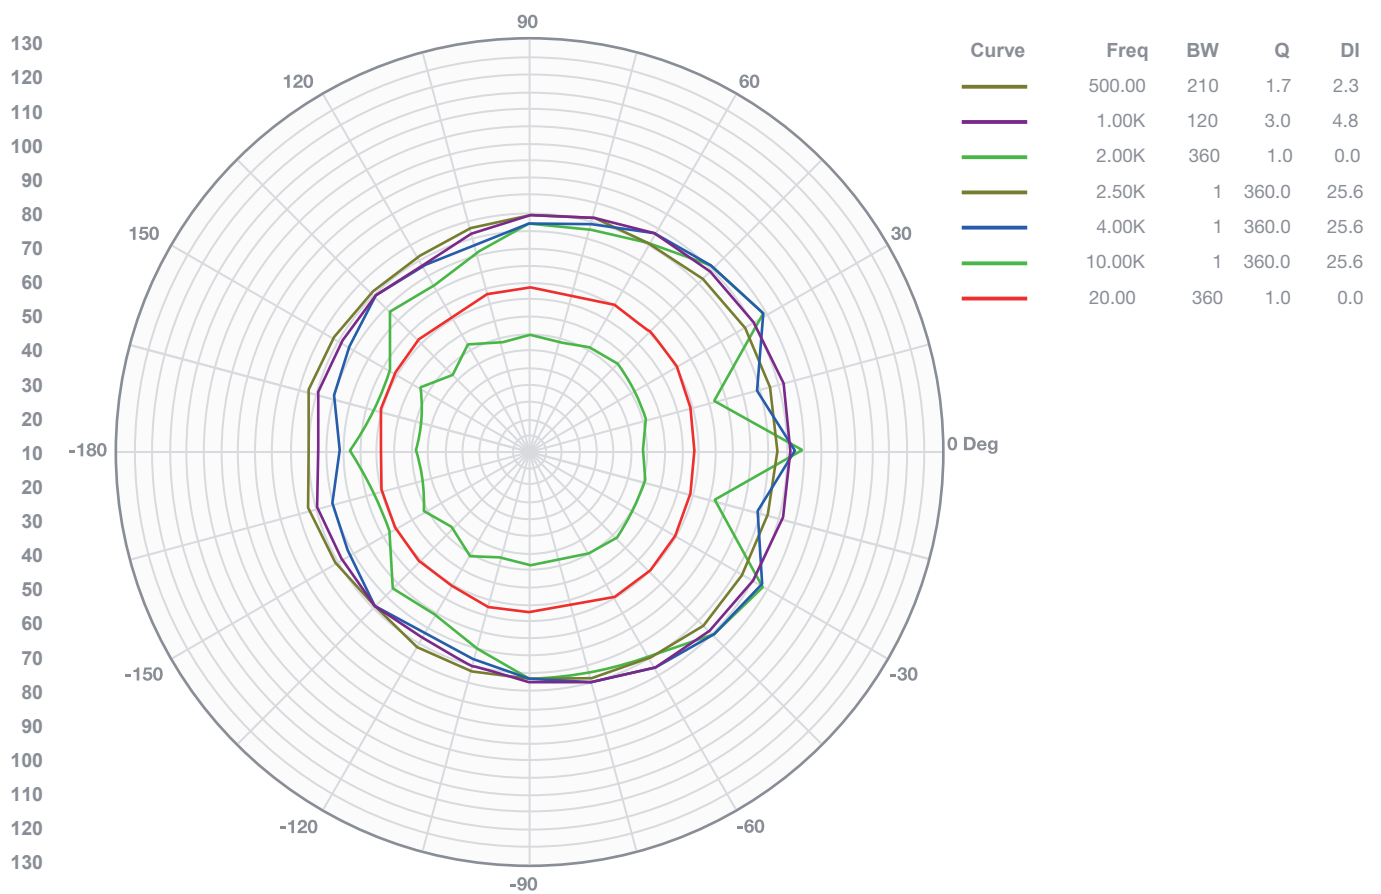

↑ → SPL vs Frequency

↑ → SPL vs Angle

+ Info  
<https://fonestar.com/SONORA-8TN>

## Impedance vs Frequency

+ Info  
<https://fonestar.com/SONORA-8TN>