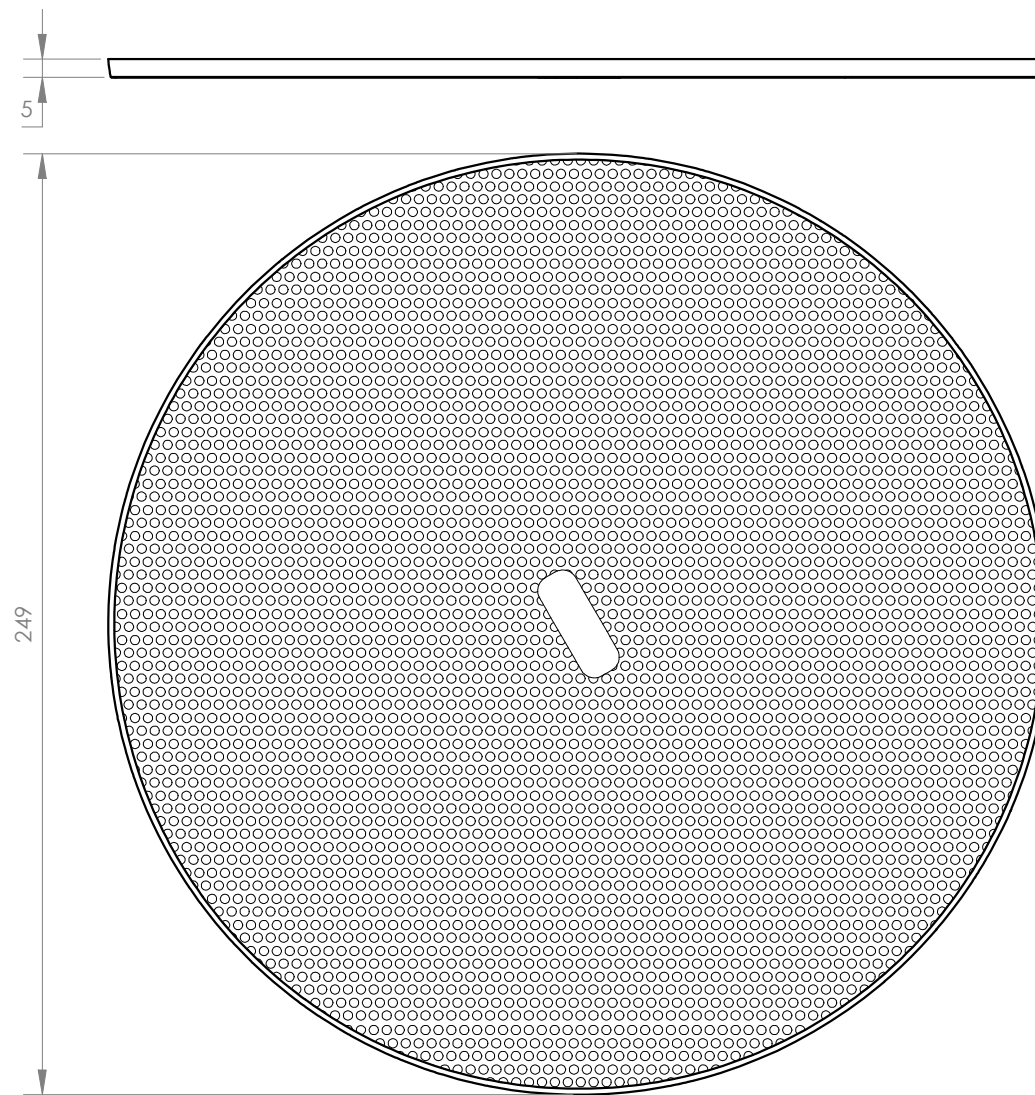

All sectors

DESCRIPTION

Low impedance ceiling loudspeaker 700; ">

+ Info:

<https://fonestar.com/SKY-6N-GR>

TECHNICAL CHARACTERISTICS

FEATURES	<p>SKY ceiling loudspeaker grille.</p> <p>Low profile frameless grille, built from rust-resistant aluminium. Detachable, lockable by turning. The logo can be removed, and the grille painted.</p> <p>Black colour.</p> <p>Compatible with SKY-6, SKY-6T, SKY-6-DOME and SKY-6T-DOME</p>
PROTECTIONS	EN ISO 9227:2006 Neutral Salt Spray Test
MATERIAL	Liquid painted aluminium grille
COLOUR	Black (RAL 9005)
DIMENSIONS	249 mm Ø x 5 mm high
WEIGHT	0.06 kg

+ Info:
<https://fonestar.com/SKY-6N-GR>

FONESTAR	Model	Description	Units	Scale
	SKY-6N-GR	CEILING SPEAKER GRILLE FOR SKY SERIES	mm	1:2